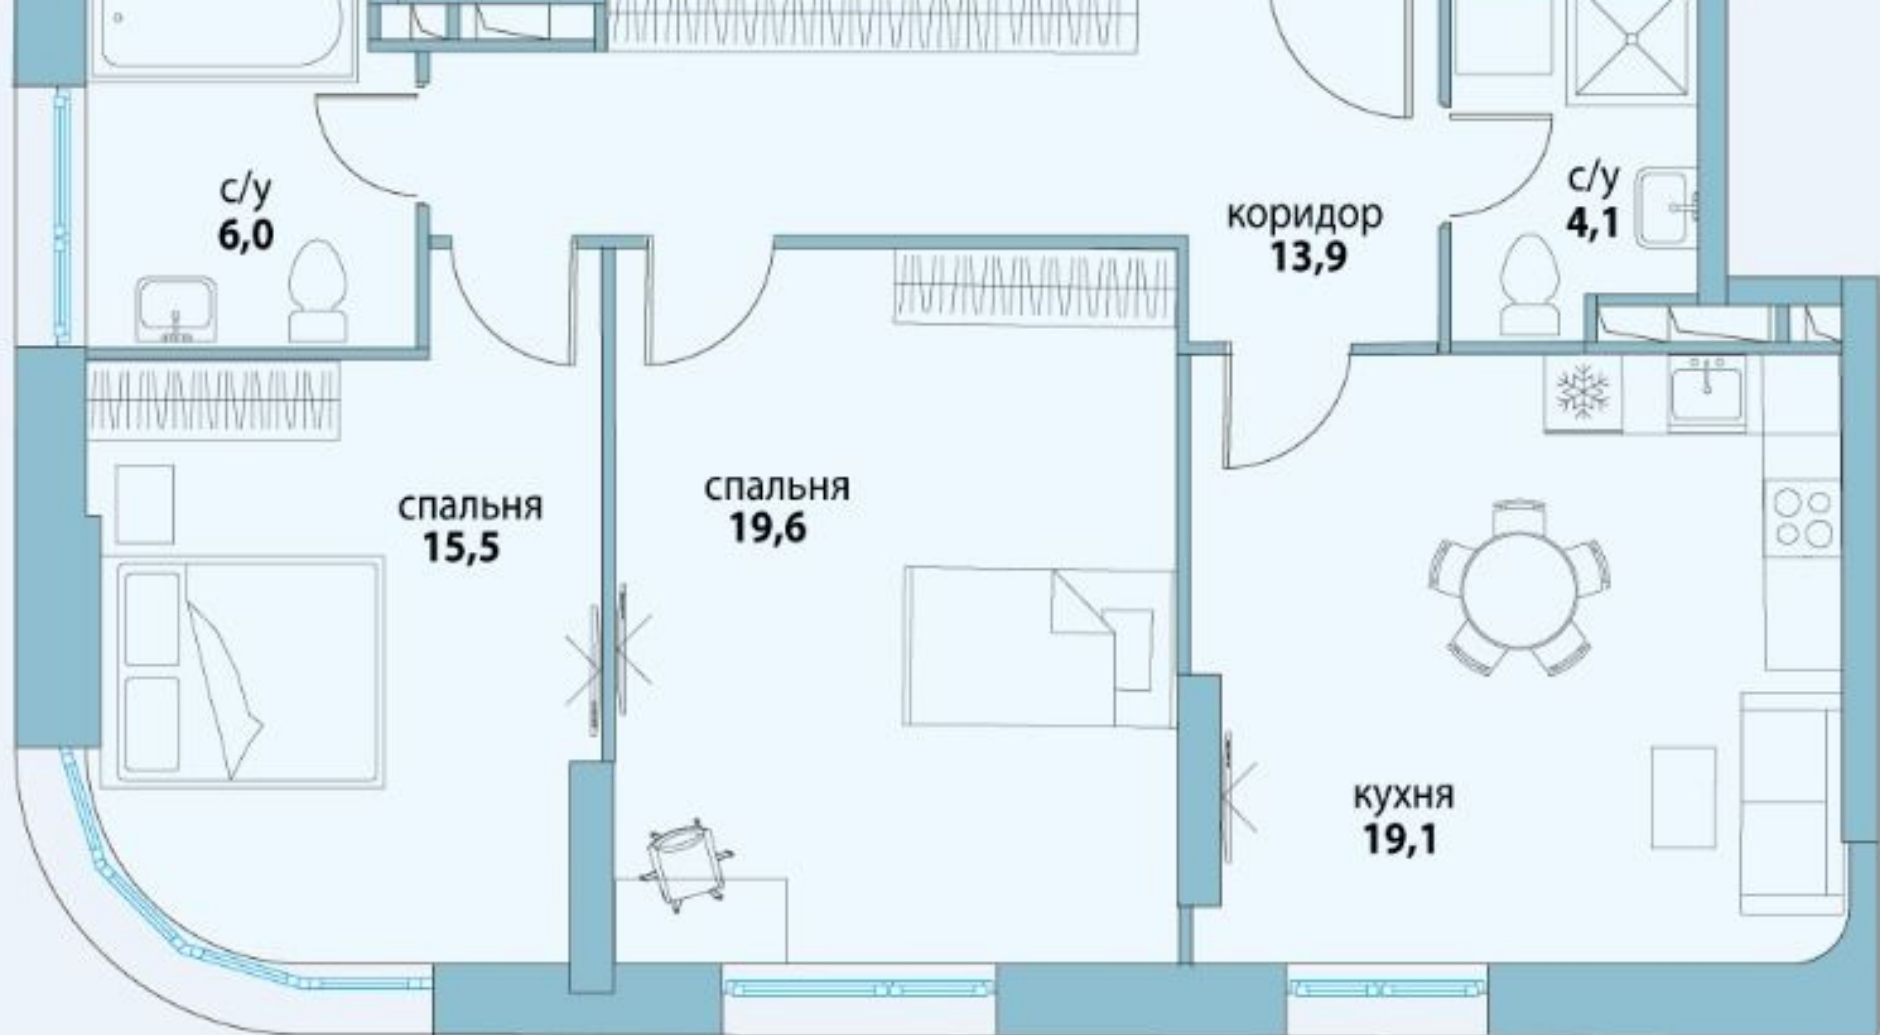

Двор без машин, комплекс оборудован подземным паркингом.

Участник AREA

A vertical panel of mailboxes. At the top, there is a small digital display showing a blue screen with white text. Below the display is a white icon of a hand holding a card. The panel contains four mailboxes with the numbers 122, 123, 124, and 125. Below the mailboxes is a white slot.

122

123

124

125

A vertical panel on the left wall containing a red fire alarm icon, a key symbol, and two emergency call buttons.

A black panel with the letters 'TKC' and two circular buttons with upward and downward arrows.